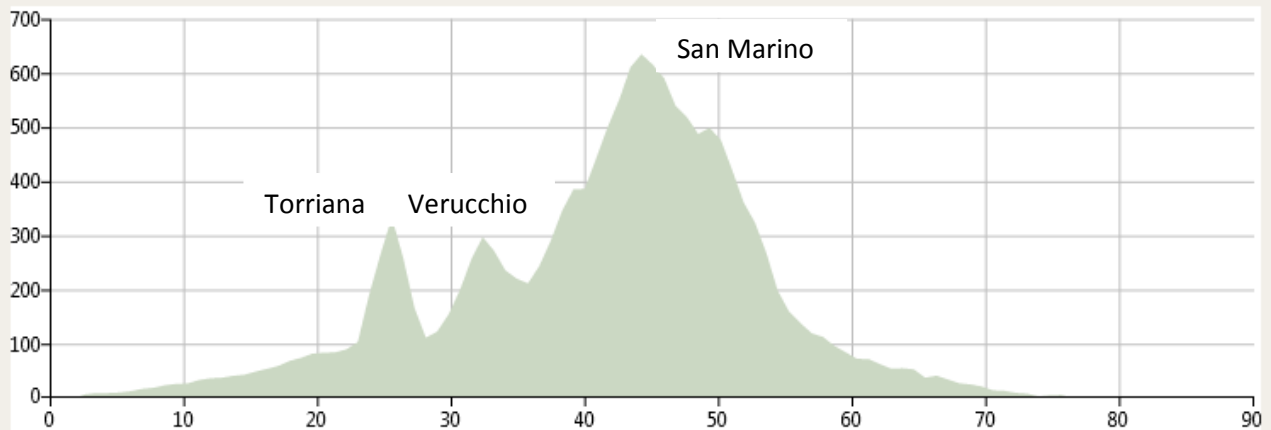

San Marino Tour

Elevation Chart

Course Details

Track Points	1040
Distance	84.85 kms
Estimated Time	3:34:56
Ascent	967 meters
Descent	966 meters
Start Elevation	1 meters
Finish Elevation	2 meters
Minimum Elevation	1 meters
Maximum Elevation	634 meters