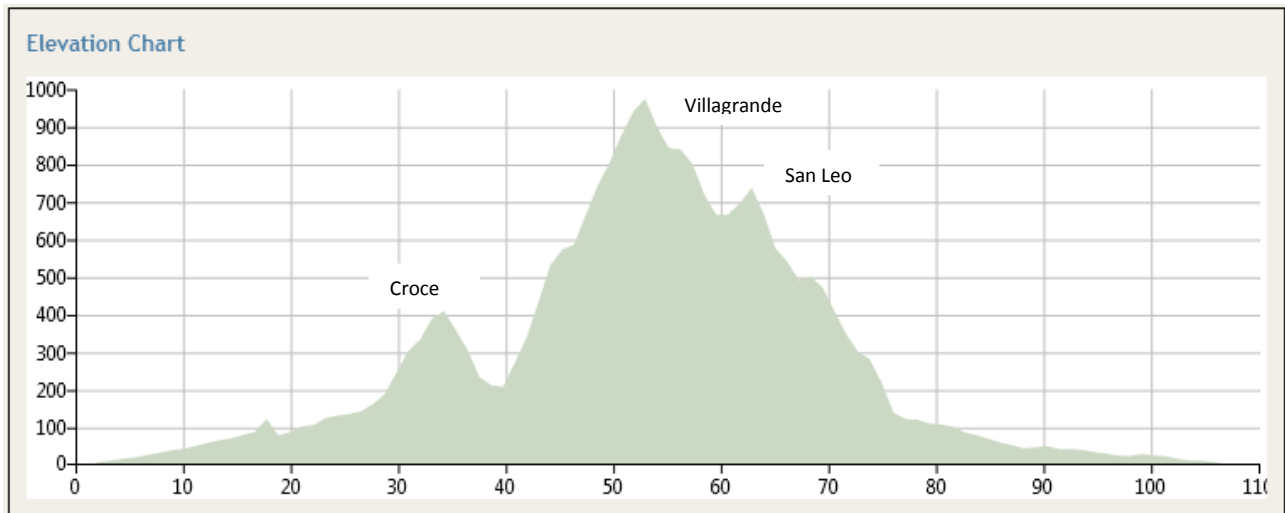

San Leo Tour

Course Details

Track Points	1493
Distance	109.67 kms
Estimated Time	4:44:23
Ascent	1375 meters
Descent	1375 meters
Start Elevation	1 meters
Finish Elevation	2 meters
Minimum Elevation	1 meters
Maximum Elevation	974 meters