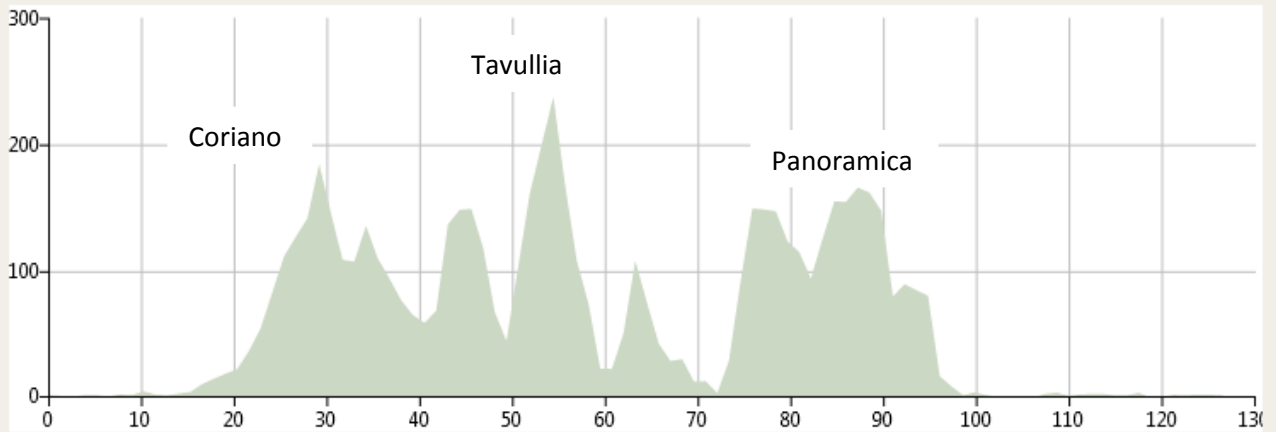

# Panoramica Tour

## Elevation Chart

## Course Details

Track Points	1552
Distance	125.72 kms
Estimated Time	5:08:46
Ascent	1055 meters
Descent	1056 meters
Start Elevation	2 meters
Finish Elevation	2 meters
Minimum Elevation	1 meters
Maximum Elevation	229 meters