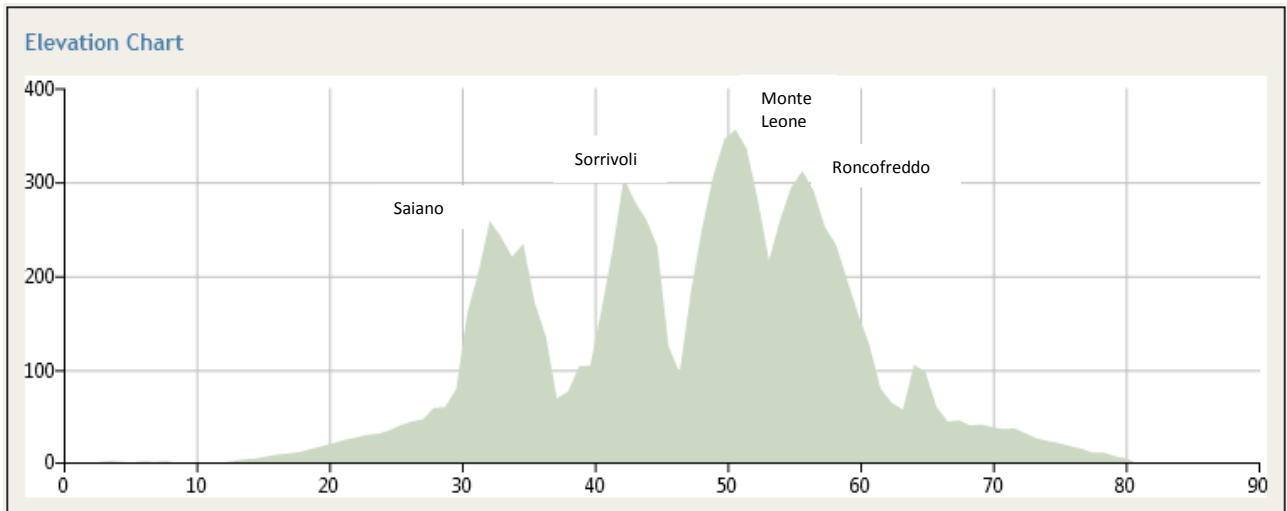

Monte Leone Tour

Course Details

Track Points	1212
Distance	83.44 kms
Estimated Time	3:11:51
Ascent	962 meters
Descent	963 meters
Start Elevation	1 meters
Finish Elevation	1 meters
Minimum Elevation	1 meters
Maximum Elevation	356 meters