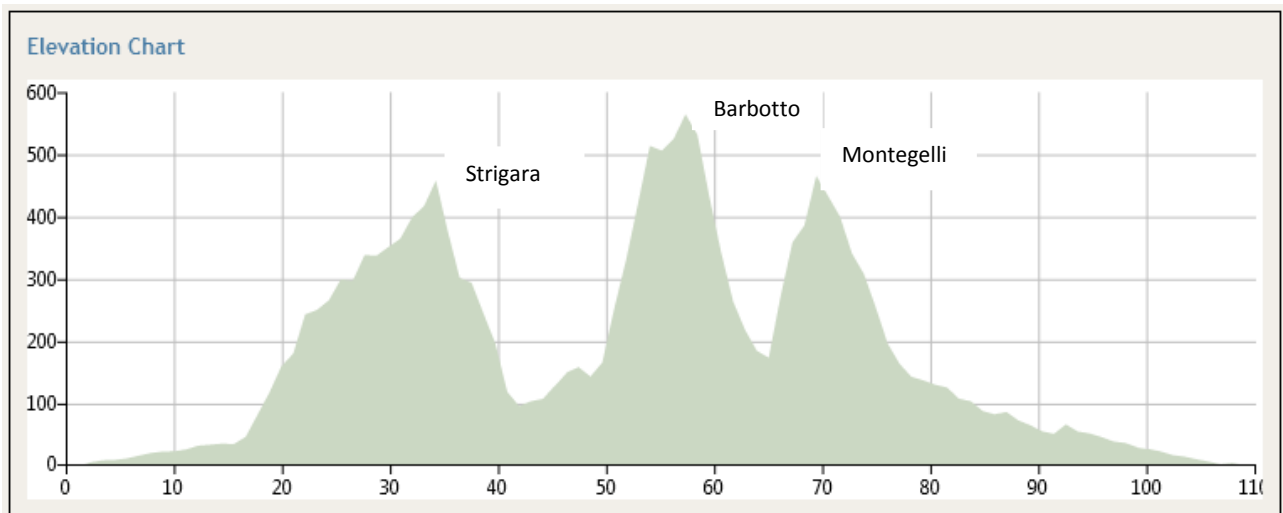

Barbotto Tour

Course Details

Track Points	1693
Distance	109.74 kms
Estimated Time	4:46:48
Ascent	1356 meters
Descent	1356 meters
Start Elevation	1 meters
Finish Elevation	2 meters
Minimum Elevation	0 meters
Maximum Elevation	566 meters